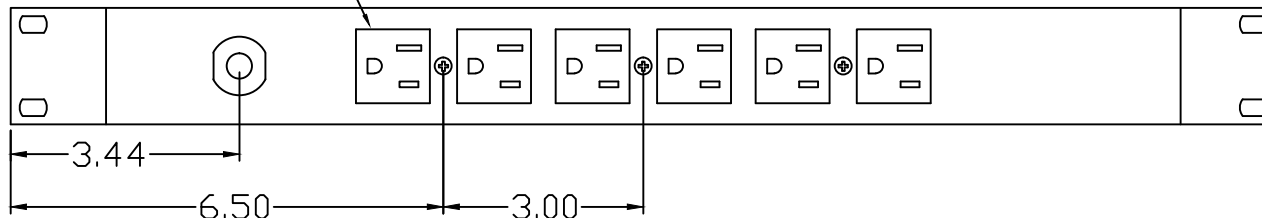

POWER INDICATOR LIGHT

SURGE INDICATOR LIGHT

15FT 14/3 SJT CORD W/ A 5-15P PLUG

15A 125V DUPLEX
(3) REQUIRED

RMS 510