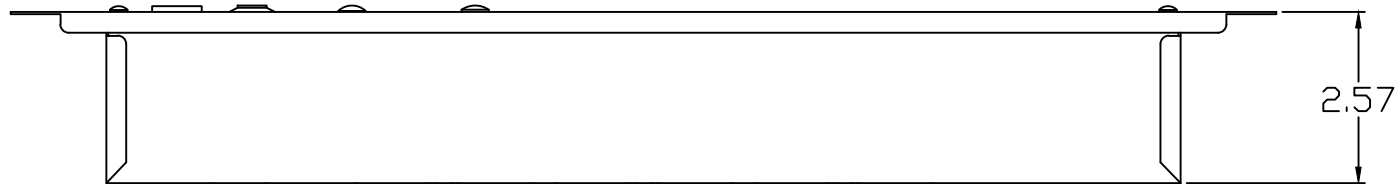

POWER INDICATOR LIGHT

SURGE INDICATOR LIGHT

15FT 14/3 SJT CORD W/ A 5-15P PLUG

15A 125V DUPLEX
(3) REQUIRED

RMS 510